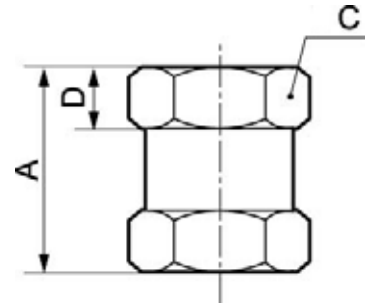

ADAPTORS AND FITTINGS PLATE

Brass unions

Min/max operating pressure

0 / 218 psi

Part number	Female thread	Net weight (Kg)
A3 200200P2	NPT1/8	0
A3 201201P2	NPT1/4	0
A3 202202P2	NPT3/8	0
A3 203203P2	NPT1/2	0